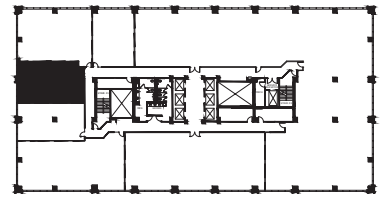

SPEC FINISHES

SUITE 365 SPEC — 1,307 RSF