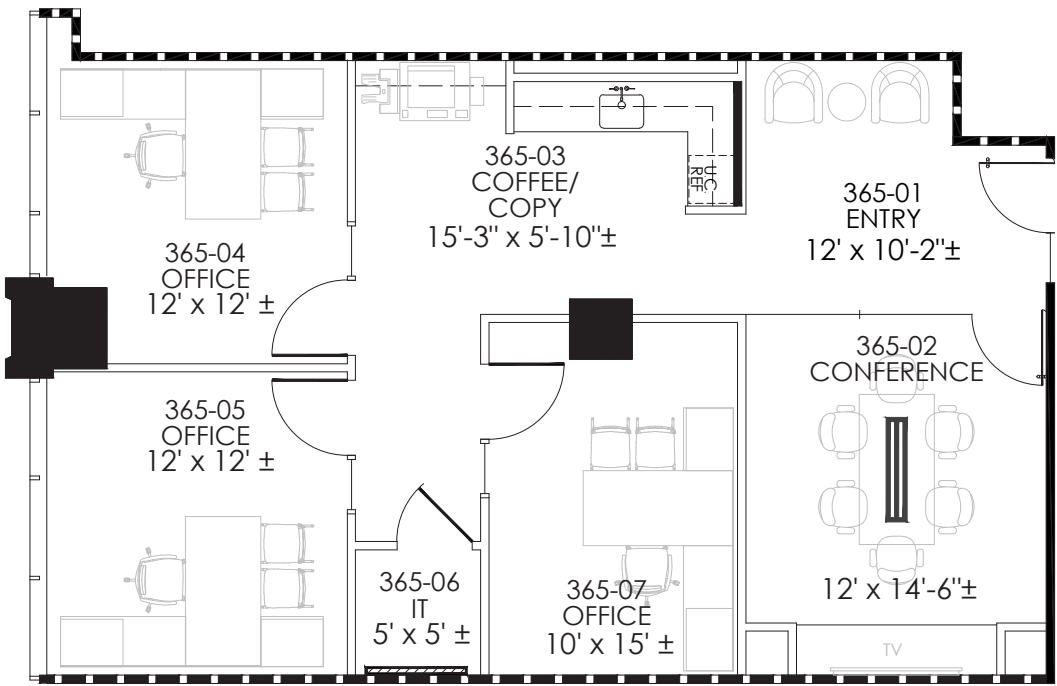

SPEC FINISHES

SUITE 365 SPEC — 1,307 RSF